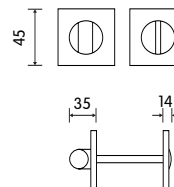

Privacy set
Privacy set

Cromolucido
Polished chrome

Materiale: Ottone
Material: Brass

PS 2901 R6-7-8

FINITURE / FINISHES:

Orolucido
Polished brass

Cromolucido
Polished chrome

Cromosatinato
Satin chrome