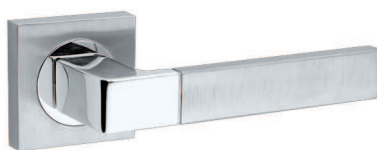

ICE 168

168/211BIC

Maniglia con rosetta
Handle with rosette

168/210

Maniglia con placca
Handle with plate

168 D.K.R.

Maniglia anta ribalta
Tilt and turn handle

FINITURE - FINISHING

168/211BIC - F04

Cromo lucido
Polish chrome

168/211BIC - F05

Cromo satinato
Satin chrome

168/211BIC - F66

Cromo lucido - Cromo satinato
Polish chrome - Satin chrome

168/211BIC - F43

Bronzo satinato
Satin bronze