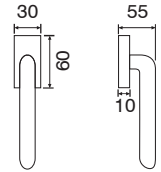

ICE 168

168/211BIC

Maniglia con rosetta
Handle with rosette

168/210

Maniglia con placca
Handle with plate

168 D.K.R.

Maniglia anta ribalta
Tilt and turn handle

FINITURE - FINISHING

168/211BIC - F04

Cromo lucido
Polish chrome

168/211BIC - F05

Cromo satinato
Satin chrome

168/211BIC - F66

Cromo lucido - Cromo satinato
Polish chrome - Satin chrome

168/211BIC - F43

Bronzo satinato
Satin bronze