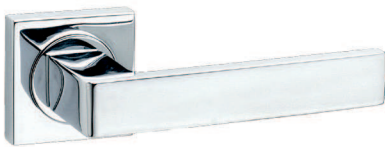

ICE 168

168/211BIC

Maniglia con rosetta
Handle with rosette

168/210

Maniglia con placca
Handle with plate

168 D.K.R.

Maniglia anta ribalta
Tilt and turn handle

FINITURE - FINISHING

168/211BIC - F04

Cromo lucido
Polish chrome

168/211BIC - F05

Cromo satinato
Satin chrome

168/211BIC - F66

Cromo lucido - Cromo satinato
Polish chrome - Satin chrome

168/211BIC - F43

Bronzo satinato
Satin bronze