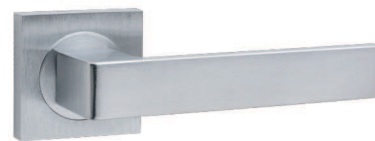

ICE 168

168/211BIC

Maniglia con rosetta
Handle with rosette

168/210

Maniglia con placca
Handle with plate

168 D.K.R.

Maniglia anta ribalta
Tilt and turn handle

FINITURE - FINISHING

168/211BIC - F04

Cromo lucido
Polish chrome

168/211BIC - F05

Cromo satinato
Satin chrome

168/211BIC - F66

Cromo lucido - Cromo satinato
Polish chrome - Satin chrome

168/211BIC - F43

Bronzo satinato
Satin bronze