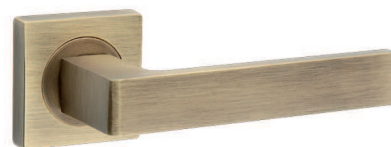

ICE 168

168/211BIC

Maniglia con rosetta
Handle with rosette

168/210

Maniglia con placca
Handle with plate

168 D.K.R.

Maniglia anta ribalta
Tilt and turn handle

FINITURE - FINISHING

168/211BIC - F04

Cromo lucido
Polish chrome

168/211BIC - F05

Cromo satinato
Satin chrome

168/211BIC - F66

Cromo lucido - Cromo satinato
Polish chrome - Satin chrome

168/211BIC - F43

Bronzo satinato
Satin bronze