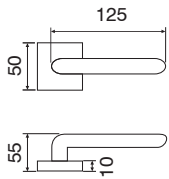

ICE 168

168/211BIC

Maniglia con rosetta
Handle with rosette

168/210

Maniglia con placca
Handle with plate

168 D.K.R.

Maniglia anta ribalta
Tilt and turn handle

FINITURE - FINISHING

168/211BIC - F04

Cromo lucido
Polish chrome

168/211BIC - F05

Cromo satinato
Satin chrome

168/211BIC - F66

Cromo lucido - Cromo satinato
Polish chrome - Satin chrome

168/211BIC - F43

Bronzo satinato
Satin bronze