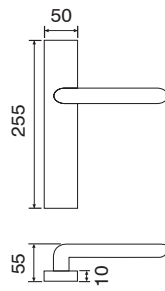

ICE 168

168/211BIC

Maniglia con rosetta
Handle with rosette

168/210

Maniglia con placca
Handle with plate

168 D.K.R.

Maniglia anta ribalta
Tilt and turn handle

FINITURE - FINISHING

168/211BIC - F04

Cromo lucido
Polish chrome

168/211BIC - F05

Cromo satinato
Satin chrome

168/211BIC - F66

Cromo lucido - Cromo satinato
Polish chrome - Satin chrome

168/211BIC - F43

Bronzo satinato
Satin bronze