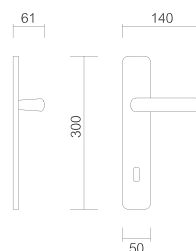

Art. MP2005/3540
CR-SAT.

Art. MP2005
CR-SAT.

Art. MP2005
Maniglia su rosetta
Handle on rose

Art. MP2005/3540
Maniglia su placca
Handle on plate

Fashion

Barletta