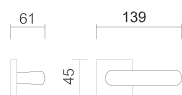

Art. MP2005/3540
CR-SAT.

Art. MP2005
CR-SAT.

Art. MP2005
Maniglia su rosetta
Handle on rose

Art. MP2005/3540
Maniglia su placca
Handle on plate

Fashion

Barletta