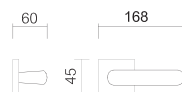

**Art. 2018**  
CR-SAT

**Art. 2018**  
CR-SAT/NERO

---

**Art. 2018**  
Maniglia su rosetta  
*Handle on rose*

*Fashion*

*Milano*