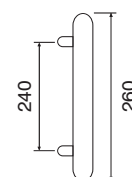

# FLORA 147P

**147P/250F**

Maniglia con rosetta  
*Handle with rosette*

**147P/280**

Maniglia con placca  
*Handle with plate*

**147P D.K.**

Maniglia anta ribalta  
*Tilt and turn handle*

**147P STG/250**

Maniglione  
*Pull-handle*

FINITURE - FINISHING

**147P/231C F04 White/Silver**

Cromo lucido  
*Polish chrome*

**147P/231C F01 White/Gold**

Ottone lucido  
*Polish brass*

**147P/231C - Black/Silver**

Cromo lucido  
*Polish chrome*