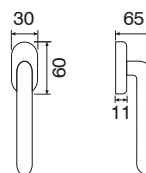

# FLORA 147P

**147P/250F**

Maniglia con rosetta  
*Handle with rosette*

**147P/280**

Maniglia con placca  
*Handle with plate*

**147P D.K.**

Maniglia anta ribalta  
*Tilt and turn handle*

**147P STG/250**

Maniglione  
*Pull-handle*

FINITURE - FINISHING

**147P/231C F04 White/Silver**

Cromo lucido  
*Polish chrome*

**147P/231C F01 White/Gold**

Ottone lucido  
*Polish brass*

**147P/231C - Black/Silver**

Cromo lucido  
*Polish chrome*