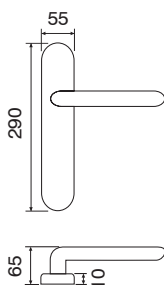

# FLORA 147P

**147P/250F**

Maniglia con rosetta  
*Handle with rosette*

**147P/280**

Maniglia con placca  
*Handle with plate*

**147P D.K.**

Maniglia anta ribalta  
*Tilt and turn handle*

**147P STG/250**

Maniglione  
*Pull-handle*

FINITURE - FINISHING

**147P/231C F04 White/Silver**

Cromo lucido  
*Polish chrome*

**147P/231C F01 White/Gold**

Ottone lucido  
*Polish brass*

**147P/231C - Black/Silver**

Cromo lucido  
*Polish chrome*