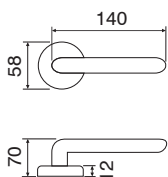

# FLORA 147P

**147P/250F**

Maniglia con rosetta  
*Handle with rosette*

**147P/280**

Maniglia con placca  
*Handle with plate*

**147P D.K.**

Maniglia anta ribalta  
*Tilt and turn handle*

**147P STG/250**

Maniglione  
*Pull-handle*

FINITURE - FINISHING

**147P/231C F04 White/Silver**

Cromo lucido  
*Polish chrome*

**147P/231C F01 White/Gold**

Ottone lucido  
*Polish brass*

**147P/231C - Black/Silver**

Cromo lucido  
*Polish chrome*