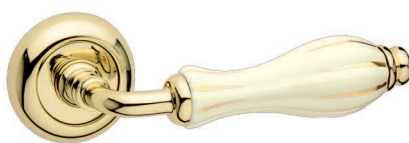

148/231C

Maniglia con rosetta
Handle with rosette

148/270

Maniglia con placca
Handle with plate

148 D.K.

Maniglia anta ribalta
Tilt and turn handle

148STG/231C

Maniglione
Pull-handle

FINITURE - FINISHING

148/231C - F21 Silver stripes

Nikel lucido
Polish nickel

148/231C - F01 Gold stripes

Ottone lucido
Polish brass

148/231C - F45 Black stripes

Ferro antico
Antic iron

148/231C - F23 Sand

Bronzo antico
Aged bronzed brass

148/231C - F22 Black stripes

Peltro
Pewter